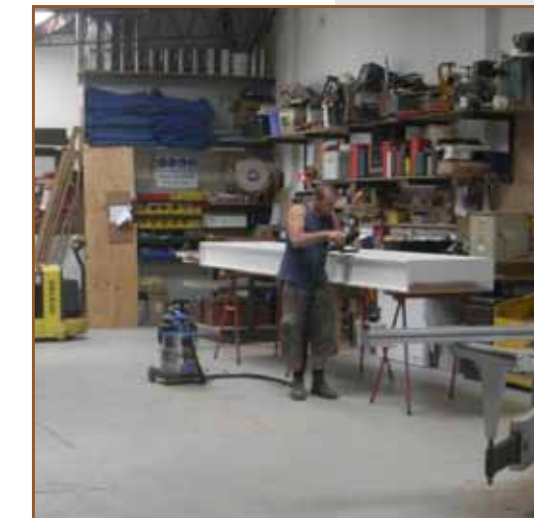

DID YOU KNOW? If you want to keep the rustic timber look, you can have a natural-edged table, which shows the bark and shape of the tree.